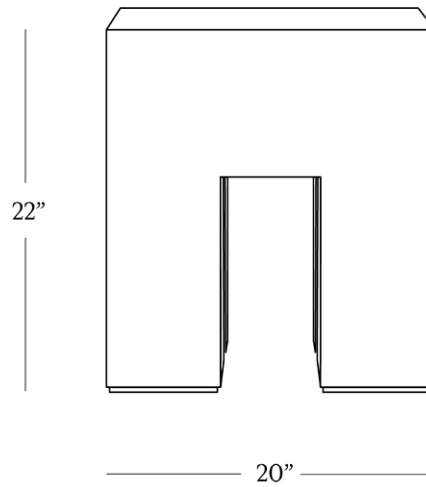

BR HOME
BROOKLYN TRAVERTINE SIDE TABLE

STYLE # 6002098

DIMENSIONS

Height	22"
Width	20"
Depth	20"
Weight	178 lbs.

**CARE**

- Use of coasters recommended; Do not place hot items directly on the tabletop.
- Dust with a soft, dry cloth; avoid chemical cleansers, abrasive cleaners and furniture polish.
- Blot spills immediately and wipe with a clean, damp cloth.

DETAILS

Material	Travertine slabs from Italy mounted on a concealed wood frame
Made In	India

A minimalist silhouette allows the distinctive veining and timeless character of Italian travertine to take center stage in our side table. The elemental geometric form is handcrafted of slabs of stone then polished for a glossy finish.