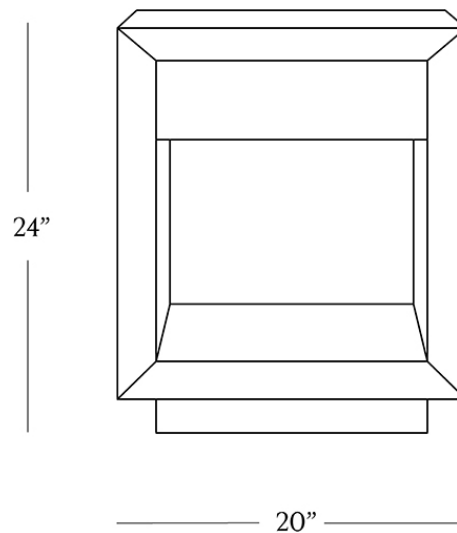

BR HOME
BROOKLYN TRAVERTINE NIGHTSTAND

STYLE # 6003202

DIMENSIONS

Height	24"
Width	20"
Depth	20"
Base Height	2.5"
Shelf Size	12.75"H x 16"W x 18"D
Weight	212 lbs.

**CARE**

- Use of coasters recommended; Do not place hot items directly on the tabletop.
- Dust with a soft, dry cloth; avoid chemical cleansers, abrasive cleaners and furniture polish.
- Blot spills immediately and wipe with a clean, damp cloth.

DETAILS

Material	Travertine stone from Italy Plywood frame
Made In	India

A minimalist silhouette allows the distinctive veining and timeless character of Italian travertine to take center stage in our side table. The elemental geometric form is handcrafted of slabs of stone then polished for a glossy finish.