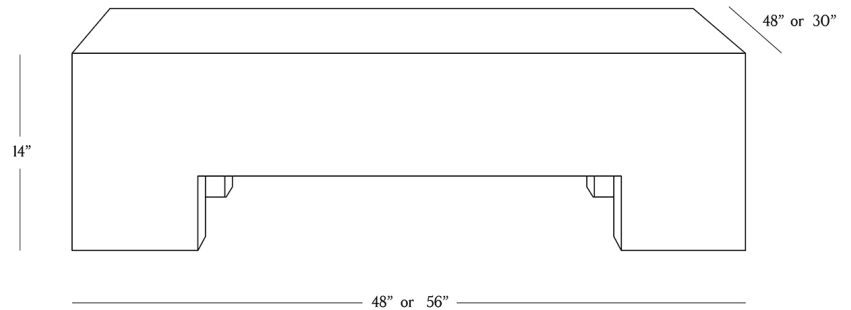

BR HOME
BROOKLYN TRAVERTINE COFFEE TABLE

STYLE # 6002084

48" OR 56" LENGTH

DIMENSIONS

56" Length 56" x 30" x 14"

48" Length 48" x 48" x 14"

CARE

- Use of coasters recommended.
- Do not place hot items directly on the tabletop.
- Dust with a soft, dry cloth.
- Avoid chemical cleansers, abrasive cleaners and furniture polish.
- Blot spills immediately and wipe with a clean, damp cloth.