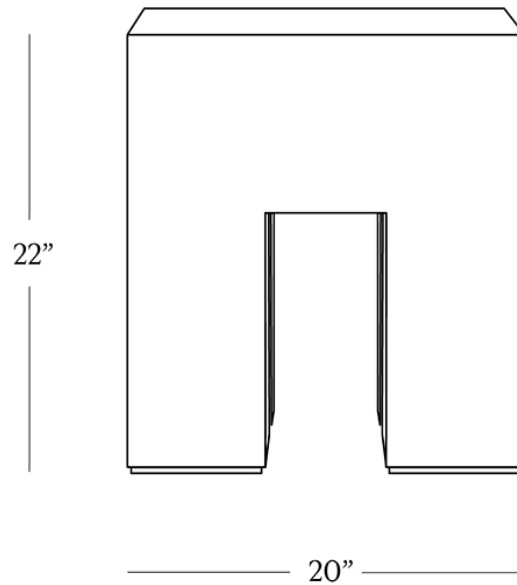

BR HOME  
BROOKLYN BHAINSLANA SIDE TABLE

STYLE # 6002097

**DIMENSIONS**

---

Length	20"
Depth	20"
Height	22"

**CARE**

---

- Use of coasters recommended.
- Do not place hot items directly on the tabletop.
- Dust with a soft, dry cloth.
- Avoid chemical cleansers, abrasive cleaners and furniture polish.
- Blot spills immediately and wipe with a clean, damp cloth.

[Reference our Measuring & Delivery Guide to accurately measure your space and avoid common delivery issues.](#)

**DETAILS**

---

Material                      Bhainslana Marble mounted on a concealed wood frame