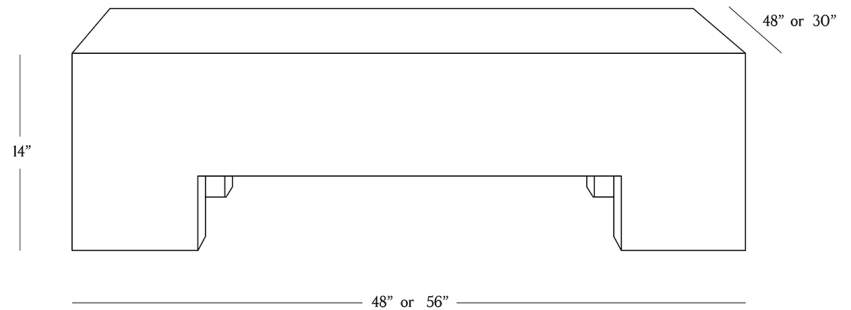

BR HOME
BROOKLYN MARQUINA COFFEE TABLE

STYLE # 6002083

48" OR 56" LENGTH

DIMENSIONS

48" Length 48" x 48" x 14"

56" Length 56" x 30" x 14"

CARE

- Use of coasters recommended
- Do not place hot items directly on the tabletop
- Dust with a soft, dry cloth
- Avoid chemical cleansers, abrasive cleaners and furniture polish
- Blot spills immediately and wipe with a clean, damp cloth