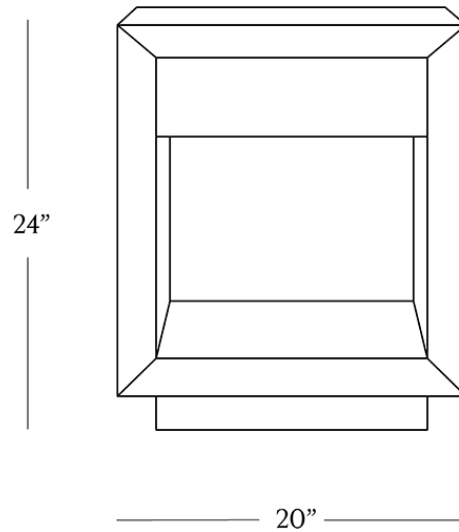

BR HOME  
BROOKLYN MARQUINA NIGHTSTAND

STYLE # 6003203

**DIMENSIONS**

---

Height	24"
Width	20"
Depth	20"
Base Height	2.5"
Shelf Size	12.75"H x 16"W x 18"D
Weight	212 lbs.

**CARE**

---

- Use of coasters recommended; Do not place hot items directly on the tabletop.
- Dust with a soft, dry cloth; avoid chemical cleansers, abrasive cleaners and furniture polish.
- Blot spills immediately and wipe with a clean, damp cloth.