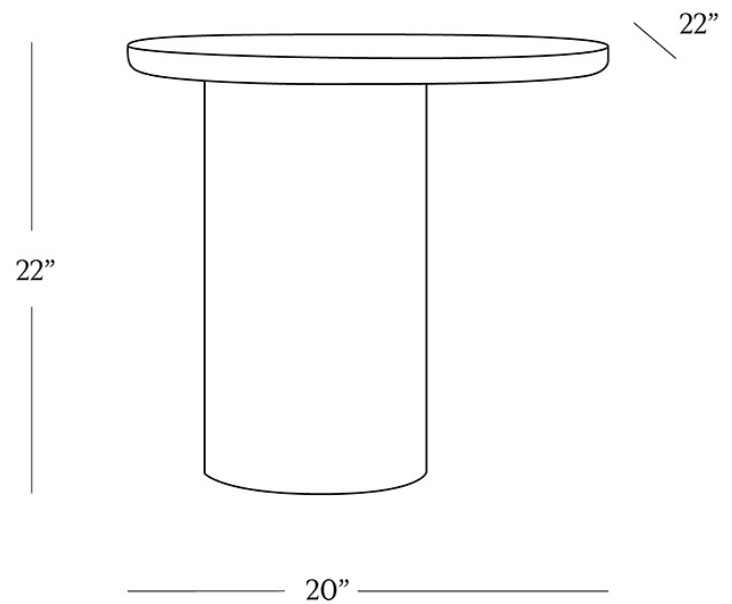

BR HOME
BRISTOL OVAL SIDE TABLE

STYLE # 6002080

DIMENSIONS

Length	20"
Width	22"
Height	22"
Weight	170 lbs.

CARE

-
- Use of coasters recommended; Do not place hot items directly on the tabletop.
 - Dust with a soft, dry cloth; avoid chemical cleansers, abrasive cleaners and furniture polish.
 - Blot spills immediately and wipe with a clean, damp cloth.

**DETAILS**

Material Marble and iron

Handmade In India

A cantilevered design brings a sculptural, post-modern sensibility to our Bristol Side table, its clean lines revealing the natural stone's rich veining.