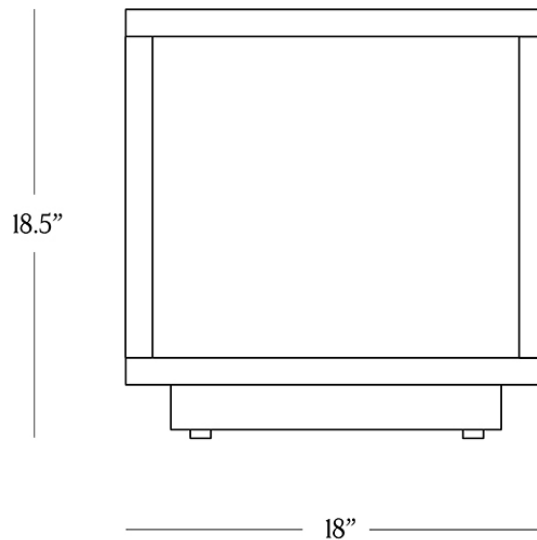

BR HOME
BAILEY SIDE TABLE

STYLE # 6001989

DIMENSIONS

Length	18"
Width	18"
Height	18.5"
Weight	21 lbs.

**CARE**

- Use of coasters recommended.
- Dust with a clean, dry cloth; avoid cleaning agents and polishes with harsh chemicals and abrasives.
- Wipe clean with a damp cloth, using only a mild soap solution and wipe dry with a soft cloth.

DETAILS

Material Solid mahogany wood and inlay brass

Handmade In Indonesia

A sleek open-cube silhouette yields center stage to our side table's rich mahogany construction. Meticulously handcrafted by artisans, the crisp geometric form features rows of inlaid-brass detailing that recall butterfly joinery, adding understated embellishment.