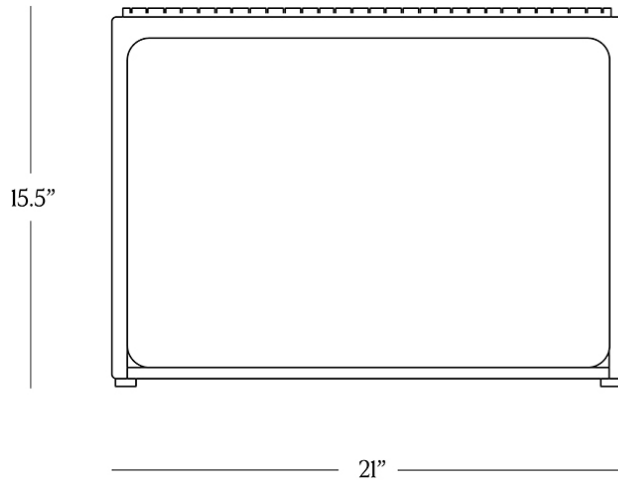

BR HOME
AMBLE NESTING END TABLE

STYLE # 6002545

LARGE AND SMALL

DIMENSIONS

Large	21" x 21" x 15.5"
Large Weight	25 lbs.
Small	15.75" x 15.75" x 12.5"
Small Weight	20 lbs.

CARE

- Use of coasters recommended.
- Dust with a clean, dry cloth; avoid cleaning agents and polishes with harsh chemicals and abrasives.
- Wipe clean with a damp cloth, using only a mild soap solution and wipe dry with a soft cloth.

DETAILS

Material Aluminum frame with teak and mahogany

Handmade In Indonesia

Inspired by classic mid-century silhouettes, our Amble Table traces an airy open-cube profile. An intriguing interplay of texture and material, the hand-carved teak top plays rich counterpoint to a hand-hammered aluminum frame.