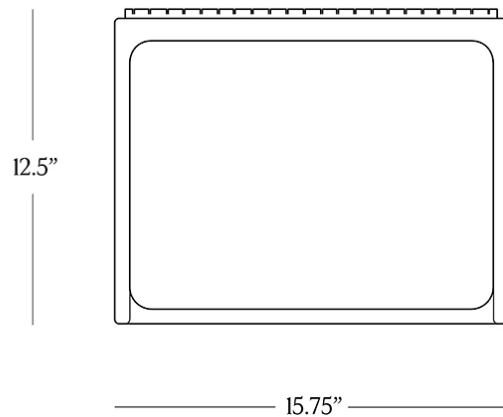

BR HOME
AMBLE NESTING END TABLE

STYLE # 6002545

LARGE AND SMALL

DIMENSIONS

Large	21" x 21" x 15.5"
Large Weight	25 lbs.
Small	15.75" x 15.75" x 12.5"
Small Weight	20 lbs.

CARE

- Use of coasters recommended.
- Dust with a clean, dry cloth; avoid cleaning agents and polishes with harsh chemicals and abrasives.
- Wipe clean with a damp cloth, using only a mild soap solution and wipe dry with a soft cloth.

DETAILS

Material Aluminum frame with teak and mahogany

Handmade In Indonesia

Inspired by classic mid-century silhouettes, our Amble Table traces an airy open-cube profile. An intriguing interplay of texture and material, the hand-carved teak top plays rich counterpoint to a hand-hammered aluminum frame.