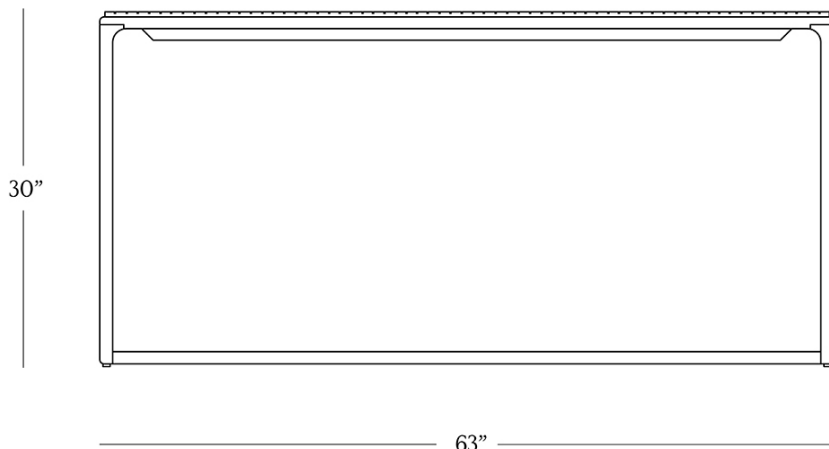

BR HOME
AMBLE CONSOLE TABLE

STYLE # 6002017

DIMENSIONS

Length	63"
Width	14"
Height	30"
Weight	34 lbs.

CARE

- Use of coasters recommended.
- Dust with a clean, dry cloth; avoid cleaning agents and polishes with harsh chemicals and abrasives.
- Wipe clean with a damp cloth, using only a mild soap solution and wipe dry with a soft cloth.

[Reference our Measuring & Delivery Guide to accurately measure your space and avoid common delivery issues.](#)

DETAILS

Material Aluminum frame with teak and mahogany

Handmade In Indonesia

Inspired by classic mid-century silhouettes, our Amble Console traces an airy open-cube profile. An intriguing interplay of texture and material, the hand-carved teak top plays rich counterpoint to a hand-hammered aluminum frame.