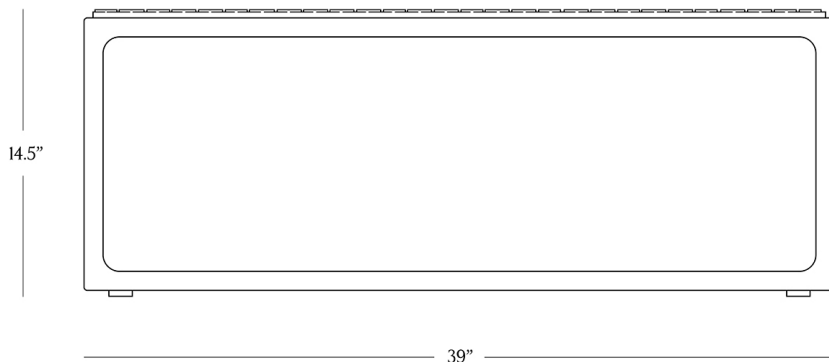

BR HOME
AMBLE COFFEE TABLE

STYLE # 6002016

DIMENSIONS

Length	39"
Width	39"
Height	14.5"
Weight	39 lbs.

CARE

- Use of coasters recommended.
- Dust with a clean, dry cloth; avoid cleaning agents and polishes with harsh chemicals and abrasives.
- Wipe clean with a damp cloth, using only a mild soap solution and wipe dry with a soft cloth.

[Reference our Measuring & Delivery Guide to accurately measure your space and avoid common delivery issues.](#)

DETAILS

Material	Aluminum frame with teak and mahogany
Handmade In	Indonesia

Inspired by classic mid-century silhouettes, our Amble Coffee Table features a refined rectilinear profile atop tapered wooden legs. An intriguing interplay of texture and material, the hand-carved teak façade plays rich counterpoint to a hand-hammered aluminum frame.