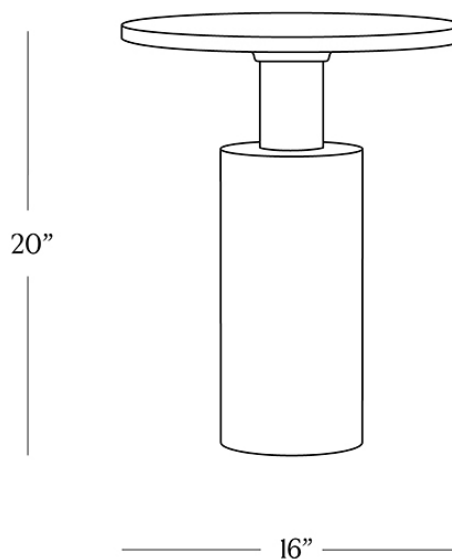

BR HOME  
ALTA TRAVERTINE ROUND SIDE TABLE

STYLE # 6002102

**DIMENSIONS**

---

Height	20"
Diameter	16"
Weight	57 lbs.

**CARE**

---

- Use of coasters recommended.
- Do not place hot items directly on the tabletop.
- Dust with a soft, dry cloth.
- Avoid chemical cleansers, abrasive cleaners and furniture polish.
- Blot spills immediately and wipe with a clean, damp cloth.

**DETAILS**

---

Material	Travertine marble from Italy
Made In	India

Carved by hand in India from natural travertine, this side table's curved contours and tapered base are complemented by the rich tonal variations and organic patterning of this stone.