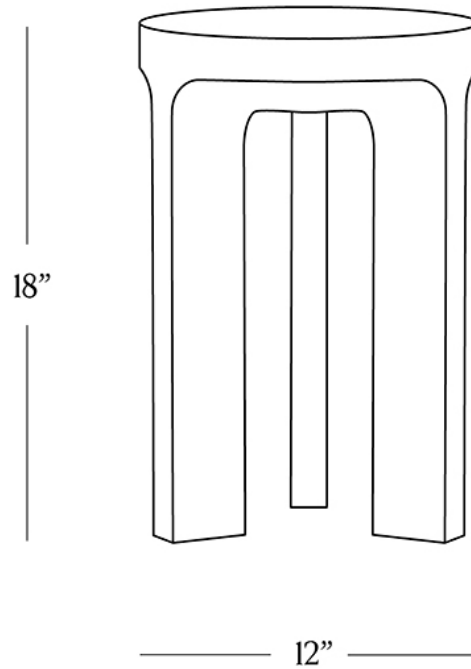

BR HOME  
ALTA TRAVERTINE 3-LEG SIDE TABLE

STYLE # 6002100

**DIMENSIONS**

---

Diameter	12"
Height	18"

**CARE**

---

- Use of coasters recommended.
- Do not place hot items directly on the tabletop.
- Dust with a soft, dry cloth.
- Avoid chemical cleansers, abrasive cleaners and furniture polish.
- Blot spills immediately and wipe with a clean, damp cloth.

**DETAILS**

---

Material	Travertine marble from Italy
Made In	India

Carved by hand in India from natural travertine, this side table's curved contours and tapered base are complemented by the rich tonal variations and organic patterning of this stone.