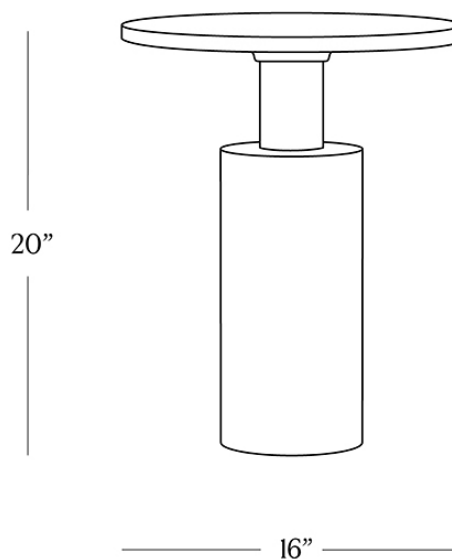

BR HOME
ALTA BHAINSLANA ROUND SIDE TABLE

STYLE # 6002096

DIMENSIONS

Diameter 16"

Height 20"

CARE

- Use of coasters recommended.
- Do not place hot items directly on the tabletop.
- Dust with a soft, dry cloth.
- Avoid chemical cleansers, abrasive cleaners, and furniture polish.
- Blot spills immediately and wipe with a clean, damp cloth.

**DETAILS**

Material Bhainslana Marble

Made In India

Carved by hand in India from Bhainslana marble, this side table's curved contours and tapered base highlight the rich tonal variations of this natural stone.