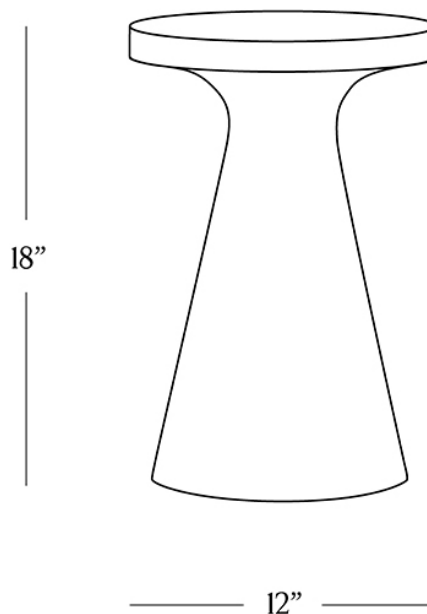

BR HOME
ALTA BHAINSLANA CYLINDER SIDE TABLE

STYLE # 6002093

DIMENSIONS

Diameter 12"

Height 18"

CARE

- Use of coasters recommended.
- Do not place hot items directly on the tabletop.
- Dust with a soft, dry cloth.
- Avoid chemical cleansers, abrasive cleaners, and furniture polish.
- Blot spills immediately and wipe with a clean, damp cloth.

**DETAILS**

Material Bhainslana Marble

Made In India

Carved by hand in India from Bhainslana marble, this side table's curved contours and tapered base highlight the rich tonal variations of this natural stone.