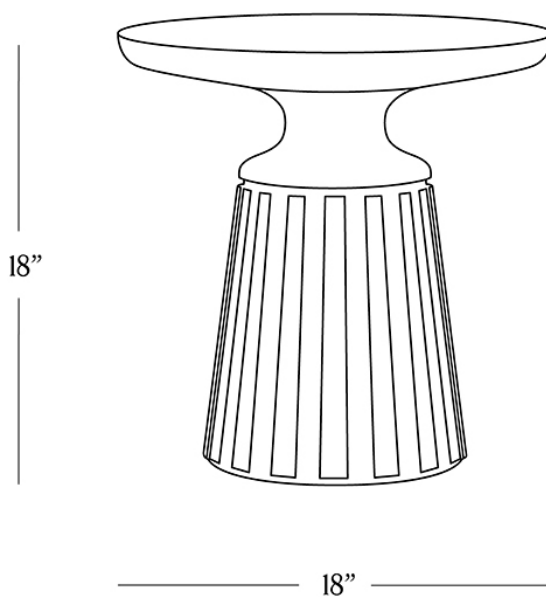

BR HOME
ALTA BHAINSLANA CARVED ROUND SIDE TABLE

STYLE # 6002095

DIMENSIONS

Length	18"
Width	18"
Height	18"

CARE

- Use of coasters recommended.
- Do not place hot items directly on the tabletop.
- Dust with a soft, dry cloth.
- Avoid chemical cleansers, abrasive cleaners and furniture polish.
- Blot spills immediately and wipe with a clean, damp cloth.

**DETAILS**

Material	Bhainslana marble
Made In	India

Carved by hand in India from Bhainslana marble, this side table's curved contours and tapered base highlight the rich tonal variations of this natural stone.