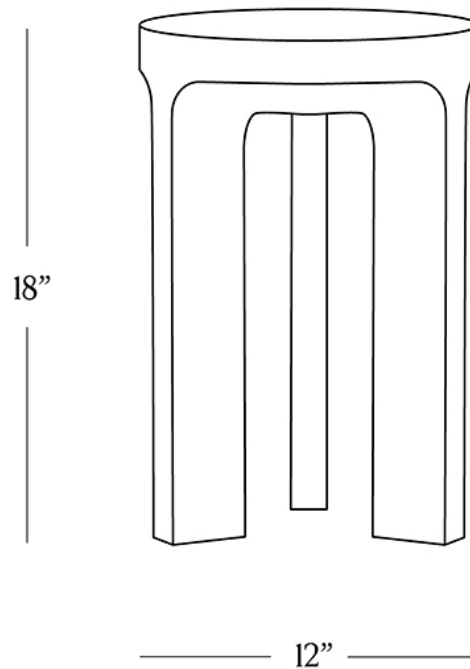

BR HOME
ALTA BHAINSLANA MARBLE 3-LEG SIDE TABLE

STYLE # 6002094

DIMENSIONS

Diameter	12"
Height	18"

CARE

- Use of coasters recommended.
- Do not place hot items directly on the tabletop.
- Dust with a soft, dry cloth.
- Avoid chemical cleansers, abrasive cleaners, and furniture polish.
- Blot spills immediately and wipe with a clean, damp cloth.

**DETAILS**

Material	Bhainslana marble from India
Made In	India

Carved by hand in India from Bhainslana black marble, this side table's curved contours and tapered base highlight the rich tonal variations of this natural stone.