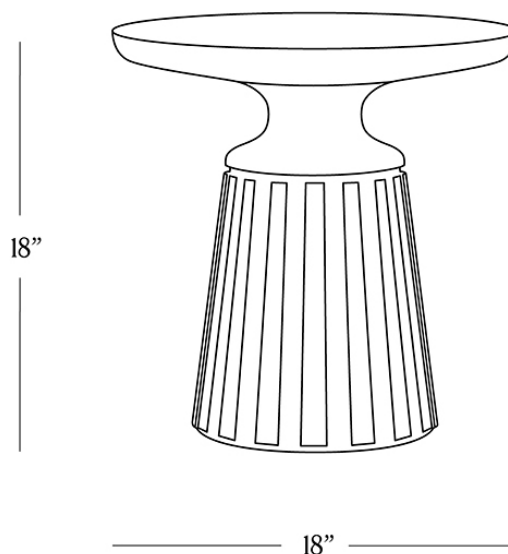

BR HOME
ALTA MARBLE CARVED ROUND SIDE TABLE

STYLE # 600209I

DIMENSIONS

Length	18"
Width	18"
Height	18"

CARE

- Use of coasters recommended; do not place hot items directly on the tabletop.
- Dust with a soft, dry cloth; avoid chemical cleansers, abrasive cleaners, and furniture polish.
- Blot spills immediately and wipe with a clean, damp cloth.

**DETAILS**

Material	Natural Marble
Made In	India

Carved by hand in India from natural marble, this side table's curved contours and tapered base highlight the rich tonal variations of this natural stone.