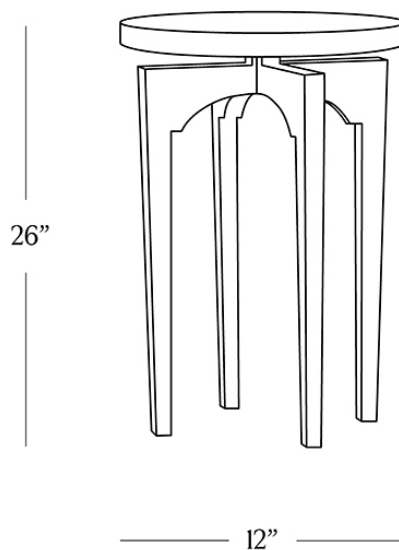

BR HOME  
ALMA SIDE TABLE

STYLE # 6002030

**DIMENSIONS**

---

Diameter 12"

Height 26"

**CARE**

---

**DETAILS**

---

Material Cast Aluminum

Handmade In India

Set on four slender legs, our side table adds rich texture thanks to its hand-finished, cast aluminum construction. A deep bronze finish lends subtle golden touches.