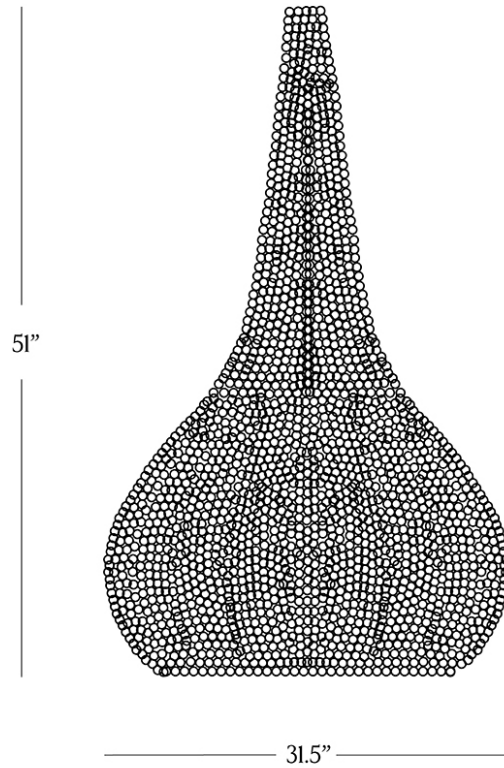

BR HOME  
LEILA FLOOR LAMP

STYLE # 6002145

MEDIUM OR LARGE

**DIMENSIONS**

Medium	24" x 24" x 39.5"
Medium Weight	36 lbs.
Large	31.5" x 31.5" x 51"
Large Weight	62 lbs.
Cord Length	9.8'

**RATING**

Max wattage	60-watt maximum
Light bulbs	incandescent
	Medium: Four (4)
	Large: Six (6)
Bulbs (Not Included)	Type A, Medium base

**PARTS ENCLOSED**

(A) Socket (x6) for Large or  
Socket (x4) for Medium

MEDIUM OR LARGE

**DETAILS**

---

Carrying the fingerprints of their makers, each clay bead used in this lighting piece is hand-formed by women in Kwa-Zulu Natal, South Africa. Using only natural materials, these women craft lighting pieces that celebrate the beauty of imperfection and create economic opportunity for their community.

- Handcrafted from metal and hand-formed clay beads.
- Rated for 4 (Medium) or 6 (Large) 60W max, type A, medium-base bulbs (not included).
- 9.8' cord length.
- Hardwire fixture, professional installation recommended.
- Handmade in South Africa.