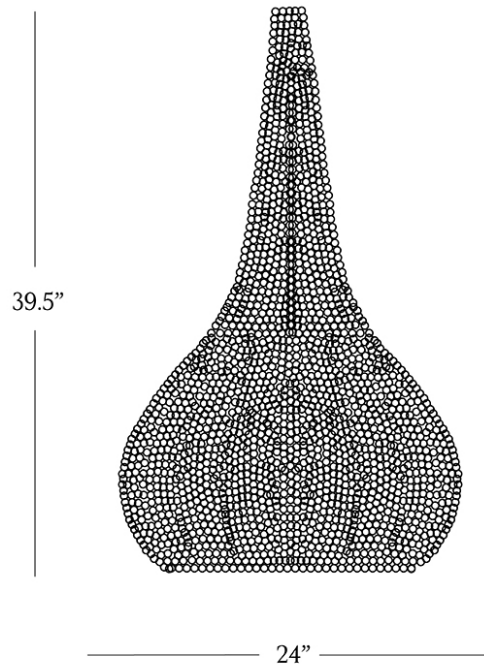

BR HOME  
LEILA FLOOR LAMP

STYLE # 6002145

MEDIUM OR LARGE

**DIMENSIONS**

Medium	24" x 24" x 39.5"
Medium Weight	36 lbs.
Large	31.5" x 31.5" x 51"
Large Weight	62 lbs.
Cord Length	9.8'

**RATING**

Max wattage	60-watt maximum
Light bulbs	incandescent
	Medium: Four (4)
	Large: Six (6)
Bulbs (Not Included)	Type A, Medium base

**PARTS ENCLOSED**

(A) Socket (x6) for Large or  
Socket (x4) for Medium

MEDIUM OR LARGE

**DETAILS**

---

Carrying the fingerprints of their makers, each clay bead used in this lighting piece is hand-formed by women in Kwa-Zulu Natal, South Africa. Using only natural materials, these women craft lighting pieces that celebrate the beauty of imperfection and create economic opportunity for their community.

- Handcrafted from metal and hand-formed clay beads.
- Rated for 4 (Medium) or 6 (Large) 60W max, type A, medium-base bulbs (not included).
- 9.8' cord length.
- Hardwire fixture, professional installation recommended.
- Handmade in South Africa.