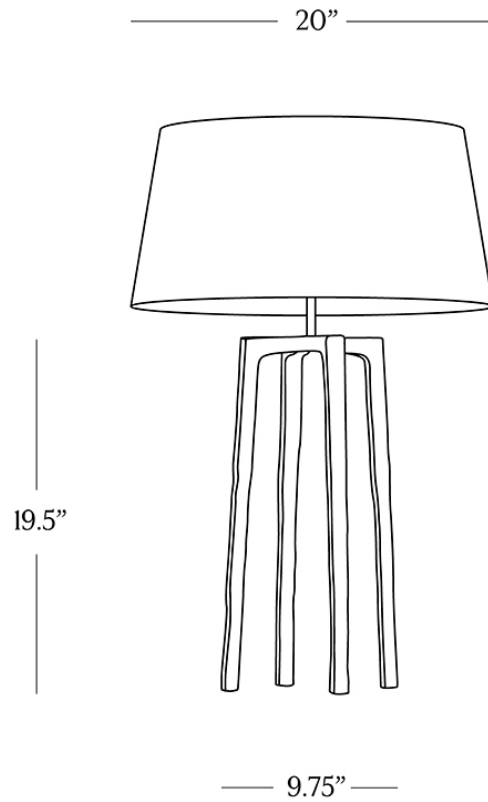

BR HOME
FELIX TABLE LAMP

STYLE # 6002133

DIMENSIONS

Height	19.5"
Base Width	9.75"
Shade Diameter	20"
Weight	11 lbs.

RATING

Max Wattage	40 Watt maximum Incandescent OR 18 Watt maximum LED
Bulbs (Not Included)	E-26

PARTS ENCLOSED

- (A) Lamp Base (1)
- (B) Saddle (1) (attached on lamp base)
- (C) Harp (1)
- (D) Finial Screw Plate (1) (attached on harp)
- (E) Finial (1)

DETAILS

Clean lines and a rustic texture give this cast-aluminum table lamp a sculptural feel with glimpses of golden hues through a bronzed finish.

ASSEMBLY

1. Carefully remove all parts from the box and remove all plastic coverings.
2. Insert harp (C) into the saddle (B).
3. Remove the finial (E) by unscrewing in a counterclockwise direction.
4. Place the shade on finial screw plate (D).
5. Reattach the finial (E) and tighten it to tighten the shade by screwing in a clockwise direction.
6. Plug into proper electrical outlet and test lamp by turning it on.
7. Assembly is complete.