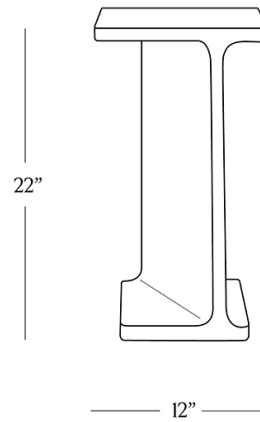

BR HOME
ZURI TRAVERTINE ACCENT TABLE

STYLE # 6003054

DIMENSIONS

Height	22"
Width	12"
Depth	15"
Weight	65 lbs.

**CARE**

- Use of coasters recommended.
- Do not place hot items directly on the tabletop.
- Dust with a soft, dry cloth.
- Avoid chemical cleansers, abrasive cleaners and furniture polish.
- Blot spills immediately and wipe with a clean, damp cloth.

DETAILS

Material	Carved Italian Travertine
Made In	India

A pseudo-industrial silhouette recalling structural support beams allows the dramatic veining and timeless character of Italian Travertine to take center stage in this accent table. Each piece is handcrafted from stone then polished for a glossy finish.