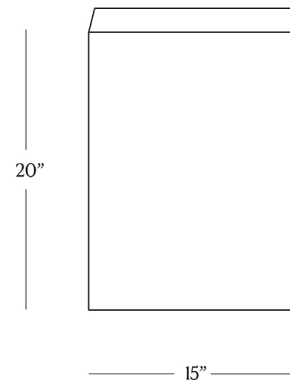

BR HOME  
ZURI CALCUTTA MARBLE SIDE TABLE

STYLE # 6002922

**DIMENSIONS**

---

Height	20"
Width	15"
Depth	15"
Weight	90 lbs.

**CARE**

---

- Use of coasters recommended.
- Do not place hot items directly on the tabletop.
- Dust with a soft, dry cloth.
- Avoid chemical cleansers, abrasive cleaners and furniture polish.
- Blot spills immediately and wipe with a clean, damp cloth.

**DETAILS**

---

Material Italian marble sides with concealed MDF base

Made In India

A minimalist silhouette allows the dramatic veining and timeless character of Italian gray marble to take center stage in this side table. Each piece is handcrafted of slabs of stone then polished for a glossy finish.