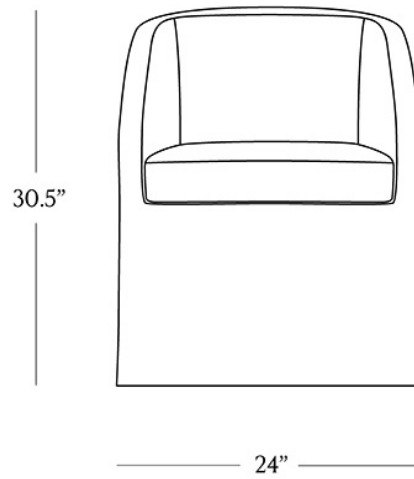

BR HOME
VIENNA ARMCHAIR

STYLE # 6002548

DIMENSIONS

Width	24"
Depth	25"
Height	30.5"
Seat Height	19.25"
Seat Depth	21"
Weight	40 lbs.

**CARE**

-
- Slipcover: 100% linen.
 - Keep out of direct UV light to prevent fading.
 - Vacuum regularly with upholstery attachment to remove dust.
 - Professional upholstery cleaning recommended.

[To view a copy of this product's label, copy the style number and search this database Law Label Lookup.](#)

[Reference our Measuring & Delivery Guide to accurately measure your space and avoid common delivery issues.](#)