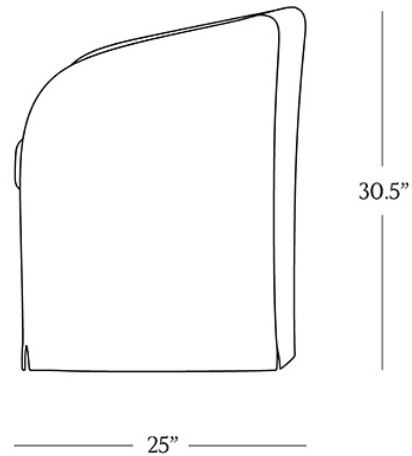

BR HOME
VIENNA ARMCHAIR

STYLE # 6002548

DIMENSIONS

Width	24"
Depth	25"
Height	30.5"
Seat Height	19.25"
Seat Depth	21"
Weight	40 lbs.

**CARE**

-
- Slipcover: 100% linen.
 - Keep out of direct UV light to prevent fading.
 - Vacuum regularly with upholstery attachment to remove dust.
 - Professional upholstery cleaning recommended.

[To view a copy of this product's label, copy the style number and search this database Law Label Lookup.](#)

[Reference our Measuring & Delivery Guide to accurately measure your space and avoid common delivery issues.](#)