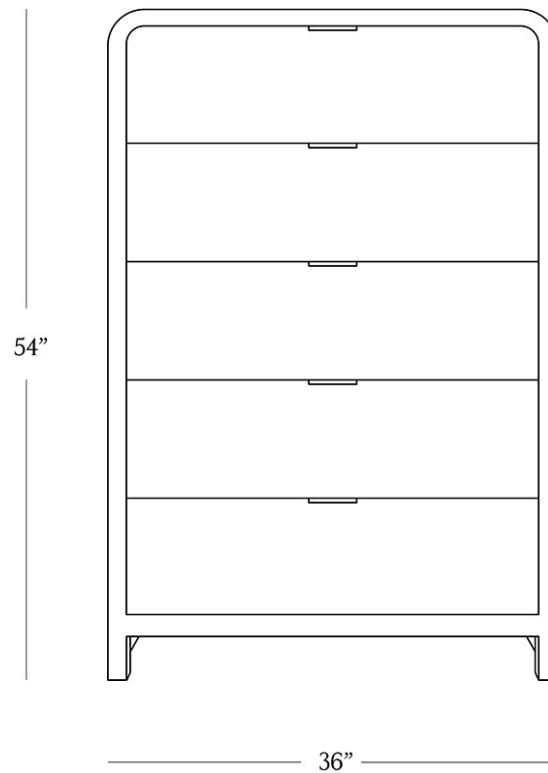

DIMENSIONS

Height	54"
Width	36"
Depth	20"
Distance between legs	33"
Floor Clearance	3.75"
Weight	179 lbs.

CARE

1. ---
2. Keep out of direct UV light to prevent fading.
   - Blot spills immediately with a soft, uncolored cloth.
   - Dust regularly with a soft cloth.
   - Avoid leather cleaners, conditioners or soaps.

DETAILS

Material   Oak veneer, MDF, and buffalo leather

Made In   India

A streamlined silhouette and rich mix of natural materials distinguishes our Tuscan Dresser. Expertly crafted from oak veneer, the frame combines with a paneled façade made of luxe buffalo leather that's hand-finished to highlight its supple beauty.

Quiet-close drawers. Anti-tip hardware included.