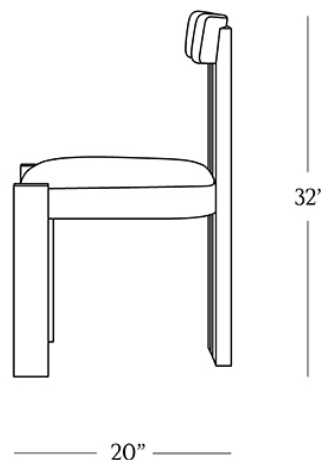

DETAILS

Material	Solid oak and buffalo leather
Handmade In	India

A streamlined silhouette and rich mix of natural materials distinguishes our Tuscan Accent Chair. Expertly crafted from oak and mango wood, the base combines with a seat and back made of luxe buffalo leather that's hand-finished to highlight its supple beauty.