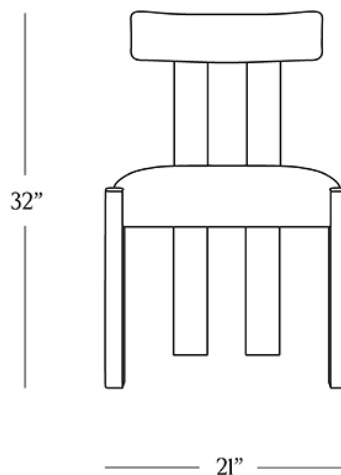

BR HOME  
TUSCANY LOW CURVED CHAIR

STYLE # 6001983

**DIMENSIONS**

---

Height	32"
Width	21"
Depth	20"
Seat Height	18.5"
Seat Depth	18"

**CARE**

- 
- Keep out of direct UV light to prevent fading.
  - Avoid leather cleaners, conditioners or soaps.
  - Blot spills immediately with a soft, uncolored cloth.
  - Dust regularly with a soft cloth.

[To view a copy of this product's label, copy the style number below and search this database Law Label Lookup.](#)

[Reference our Measuring & Delivery Guide to accurately measure your space and avoid common delivery issues.](#)