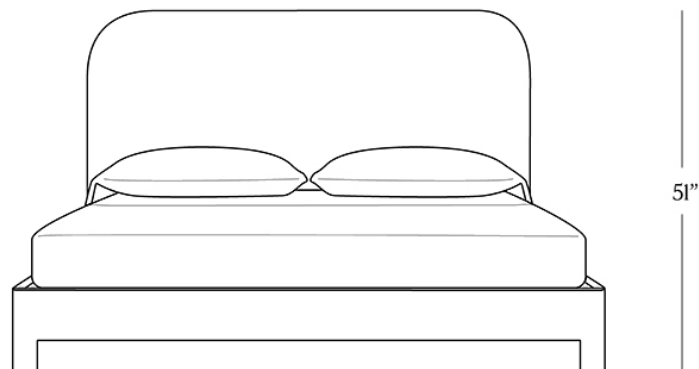

BR HOME
TUSCANY BED

STYLE # 6001936

QUEEN OR KING OR CAL KING

DIMENSIONS

Queen	88" x 65" x 51"
King	88" x 81" x 51"
Cal King	92" x 77" x 51"
Side Rail Height	9"

88" or 92"

CARE

- Keep out of direct UV light to prevent fading.
- Avoid leather cleaners, conditioners or soaps.
- Blot spills immediately with a soft, uncolored cloth.
- Dust regularly with a soft cloth.

To view a copy of this product's label, copy the style number below and search this database Law Label Lookup.

Reference our Measuring & Delivery Guide to accurately measure your space and avoid common delivery issues.

65" or 81" or 77"

DETAILS

Material Solid oak and buffalo leather

Handmade In India

A streamlined silhouette and rich mix of natural materials distinguishes our Tuscan Bed. Expertly crafted from oak and mango wood, the base combines with a curving headboard made of luxe buffalo leather that's hand-finished to highlight its supple beauty.