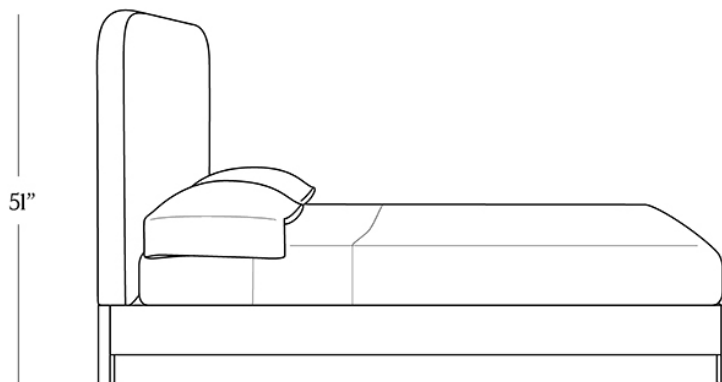

BR HOME
TUSCANY BED

STYLE # 6001936

QUEEN OR KING OR CAL KING

DIMENSIONS

Queen	88" x 65" x 51"
King	88" x 81" x 51"
Cal King	92" x 77" x 51"
Side Rail Height	9"

88" or 92"

CARE

- Keep out of direct UV light to prevent fading.
- Avoid leather cleaners, conditioners or soaps.
- Blot spills immediately with a soft, uncolored cloth.
- Dust regularly with a soft cloth.

To view a copy of this product's label, copy the style number below and search this database Law Label Lookup.

Reference our Measuring & Delivery Guide to accurately measure your space and avoid common delivery issues.

65" or 81" or 77"

DETAILS

Material Solid oak and buffalo leather

Handmade In India

A streamlined silhouette and rich mix of natural materials distinguishes our Tuscan Bed. Expertly crafted from oak and mango wood, the base combines with a curving headboard made of luxe buffalo leather that's hand-finished to highlight its supple beauty.