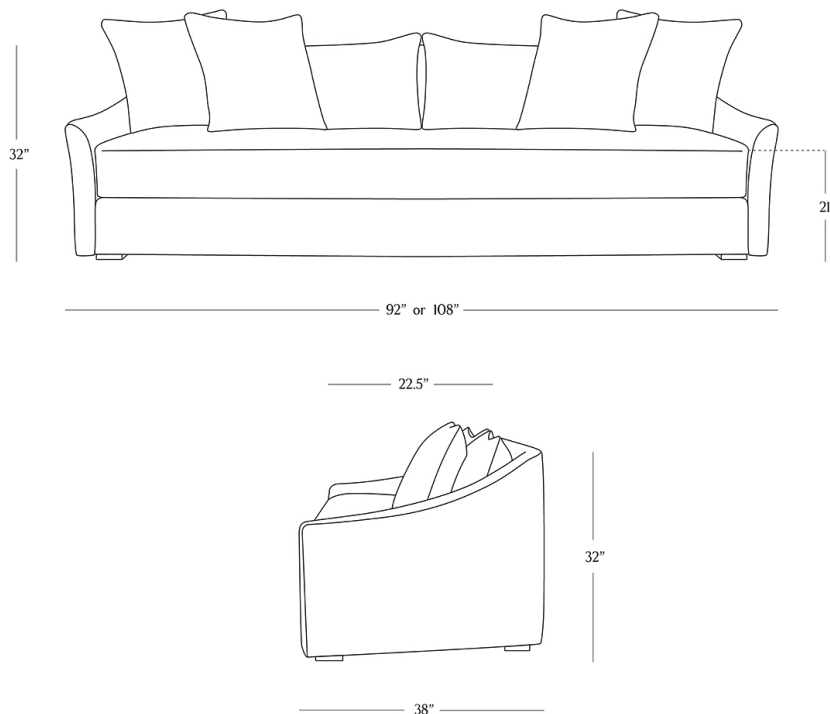

BR HOME
TURIN SOFA

STYLE # 600235I

92" OR 108" LENGTH

DIMENSIONS

Length	92" or 108"
Depth	38"
Height	32"
Seat Height	21"
Arm Height	22"
Seat Depth	22.5"

CARE

- Keep out of direct UV light to prevent fading.
- Vacuum regularly with upholstery attachment to remove dust.
- Professional upholstery cleaning recommended.

To view a copy of this product's label, copy the style number below and search this database [Law Label Lookup](#).

Reference our [Measuring & Delivery Guide](#) to accurately measure your space and avoid common delivery issues.

**DETAILS**

A nod to more traditional styles, the Turin Sofa plays with flared arms that gently roll outward, an effect that softens the crisp lines of its construction. Each piece is built from a hardwood frame and then expertly upholstered in a range of fabrics by skilled artisans in North Carolina.