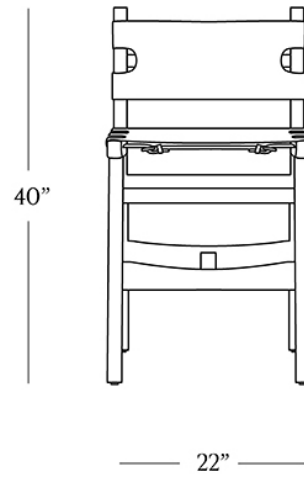

BR HOME  
TUCSON COUNTER STOOL

STYLE # 6002006

**DIMENSIONS**

---

Length	22"
Width	22"
Height	40"
Seat Height	26"
Seat Depth	15.25"
Weight	24 lbs.

**CARE**

- 
- Use of coasters recommended.
  - Dust with a clean, dry cloth; avoid cleaning agents and polishes with harsh chemicals and abrasives.
  - Wipe clean with a damp cloth, using only a mild soap solution and wipe dry with a soft cloth.