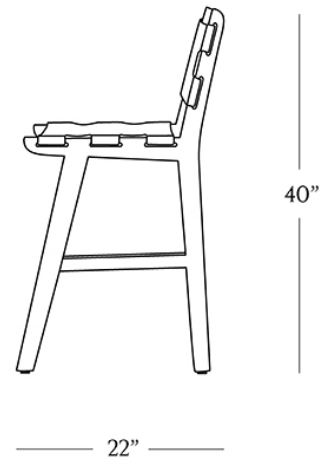

DETAILS

Material   Solid oak and buffalo leather

Handmade In   India

This collection evokes the spirit of exploration that echoes throughout Banana Republic's history. Supported by a frame of robust, solid oak, the supple leather seat and back fasten with functional buckles in a rich material mix.

Buckle detail at back.