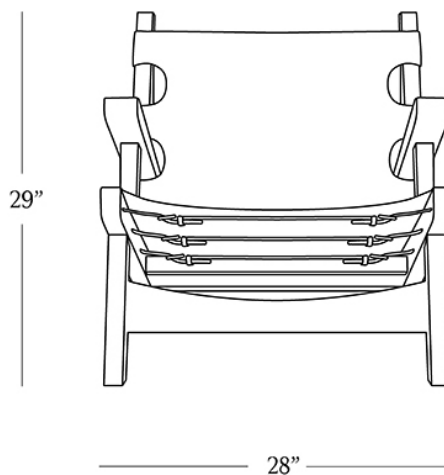

BR HOME
TUCSON LOUNGE CHAIR

STYLE # 6002008

DIMENSIONS

Length	28"
Width	36.5"
Height	29"
Seat Height	14"
Seat Depth	20"
Arm Height	22"

**CARE**

-
- Use of coasters recommended.
 - Dust with a clean, dry cloth; avoid cleaning agents and polishes with harsh chemicals and abrasives.
 - Wipe clean with a damp cloth, using only a mild soap solution and wipe dry with a soft cloth.

[Reference our Measuring & Delivery Guide to accurately measure your space and avoid common delivery issues.](#)

**DETAILS**

Material Solid oak and buffalo leather

Handmade In India

This collection evokes the spirit of exploration that echoes throughout Banana Republic's history. Supported by a frame of robust, solid oak, the supple leather seat and back fasten with functional buckles in a rich material mix.