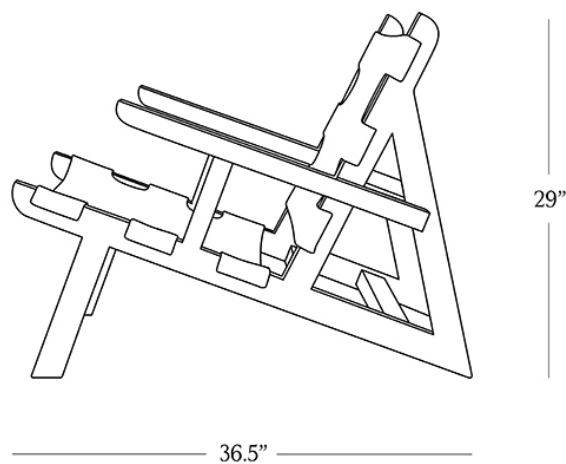

CARE

1. ---
2. Use of coasters recommended.
   - Dust with a clean, dry cloth; avoid cleaning agents and polishes with harsh chemicals and abrasives.
   - Wipe clean with a damp cloth, using only a mild soap solution and wipe dry with a soft cloth.

[Reference our Measuring & Delivery Guide to accurately measure your space and avoid common delivery issues.](#)