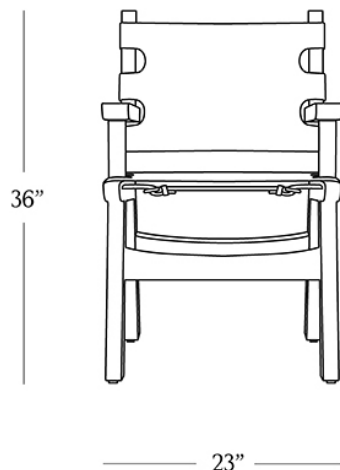

BR HOME  
TUCSON DIRECTOR CHAIR

STYLE # 6001977

**DIMENSIONS**

---

Length	23"
Width	23"
Height	36"
Seat Height	19"
Seat Depth	15.5"
Arm Height	26"

**CARE**

- 
- Use of coasters recommended.
  - Dust with a clean, dry cloth; avoid cleaning agents and polishes with harsh chemicals and abrasives.
  - Wipe clean with a damp cloth, using only a mild soap solution and wipe dry with a soft cloth.

[Reference our Measuring & Delivery Guide to accurately measure your space and avoid common delivery issues.](#)

**DETAILS**

---

Material            Solid oak and buffalo leather

Handmade In      India

This collection evokes the spirit of exploration that echoes throughout Banana Republic's history. Supported by a frame of robust, solid oak, the supple leather seat and back fasten with functional buckles in a rich material mix.