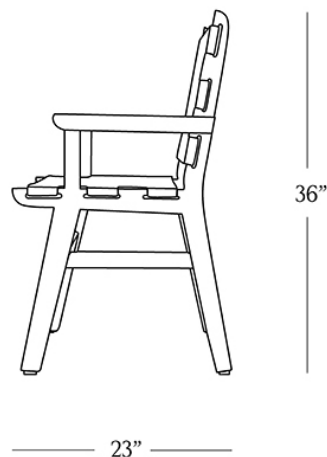

BR HOME  
TUCSON DIRECTOR CHAIR

STYLE # 6001977

**DIMENSIONS**

---

Length	23"
Width	23"
Height	36"
Seat Height	19"
Seat Depth	15.5"
Arm Height	26"

**CARE**

- 
- Use of coasters recommended.
  - Dust with a clean, dry cloth; avoid cleaning agents and polishes with harsh chemicals and abrasives.
  - Wipe clean with a damp cloth, using only a mild soap solution and wipe dry with a soft cloth.

[Reference our Measuring & Delivery Guide to accurately measure your space and avoid common delivery issues.](#)

**DETAILS**

---

Material            Solid oak and buffalo leather

Handmade In      India

This collection evokes the spirit of exploration that echoes throughout Banana Republic's history. Supported by a frame of robust, solid oak, the supple leather seat and back fasten with functional buckles in a rich material mix.