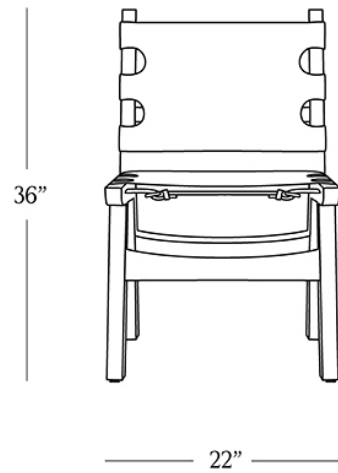

BR HOME
TUCSON SIDE CHAIR

STYLE # 6002289

DIMENSIONS

Length	22"
Width	22"
Height	36"
Seat Height	19"
Seat Depth	15.5"
Weight	9 lbs.

**CARE**

-
- Use of coasters recommended.
 - Dust with a clean, dry cloth; avoid cleaning agents and polishes with harsh chemicals and abrasives.
 - Wipe clean with a damp cloth, using only a mild soap solution and wipe dry with a soft cloth.