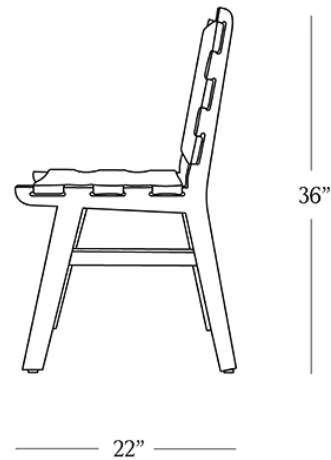

BR HOME
TUCSON SIDE CHAIR

STYLE # 6002289

DIMENSIONS

Length	22"
Width	22"
Height	36"
Seat Height	19"
Seat Depth	15.5"
Weight	9 lbs.

**CARE**

-
- Use of coasters recommended.
 - Dust with a clean, dry cloth; avoid cleaning agents and polishes with harsh chemicals and abrasives.
 - Wipe clean with a damp cloth, using only a mild soap solution and wipe dry with a soft cloth.

[Reference our Measuring & Delivery Guide to accurately measure your space and avoid common delivery issues.](#)

**DETAILS**

Material Solid oak and buffalo leather

Handmade In India

This collection evokes the spirit of exploration that echoes throughout Banana Republic's history. Supported by a frame of robust, solid oak, the supple leather seat and back fasten with functional buckles in a rich material mix.

Buckle detail at back.