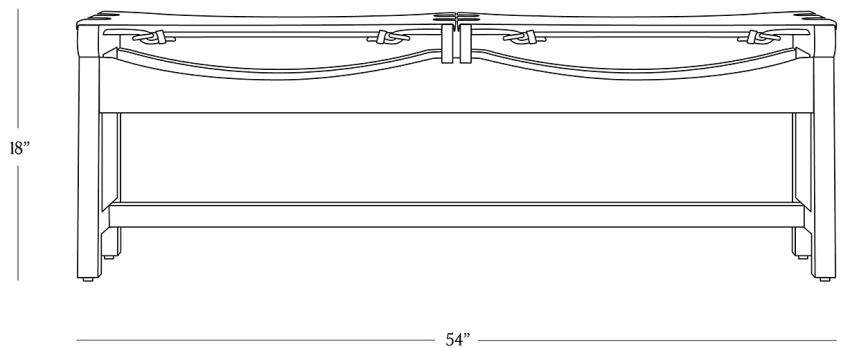

BR HOME
TUCSON BENCH

STYLE # 6002284

DIMENSIONS

Length	54"
Width	18"
Height	18"
Weight	15 lbs.

**CARE**

- Use of coasters recommended.
- Dust with a clean, dry cloth; avoid cleaning agents and polishes with harsh chemicals and abrasives.
- Wipe clean with a damp cloth, using only a mild soap solution and wipe dry with a soft cloth.

DETAILS

Material Solid oak and buffalo leather

Handmade In India

This collection evokes the spirit of exploration that echoes throughout Banana Republic's history. Supported by a frame of robust, solid oak, the supple leather seat and back fasten with functional buckles in a rich material mix.

Buckle detail at back.