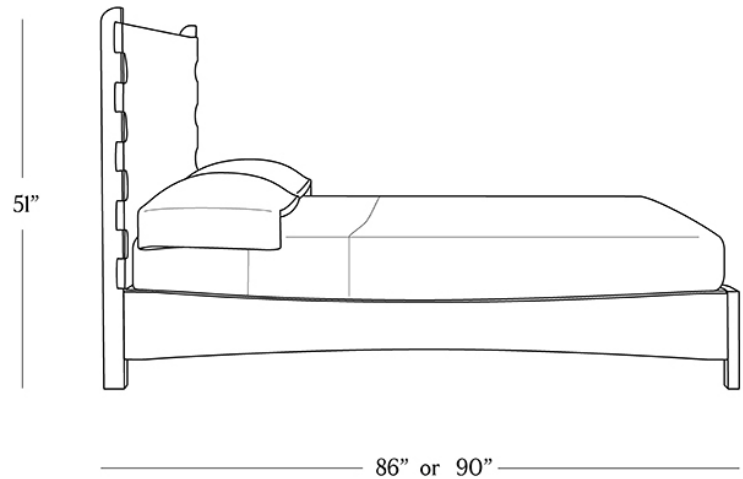

BR HOME  
TUCSON BED

STYLE # 6001937

QUEEN OR KING OR CAL KING

### DIMENSIONS

Queen	65" x 86" x 51"
King	81" x 86" x 51"
Cal King	77" x 90" x 51"
Side Rail Height	9"
Mattress	0.25"
Base Depth	
Floor Clearance	4.5"