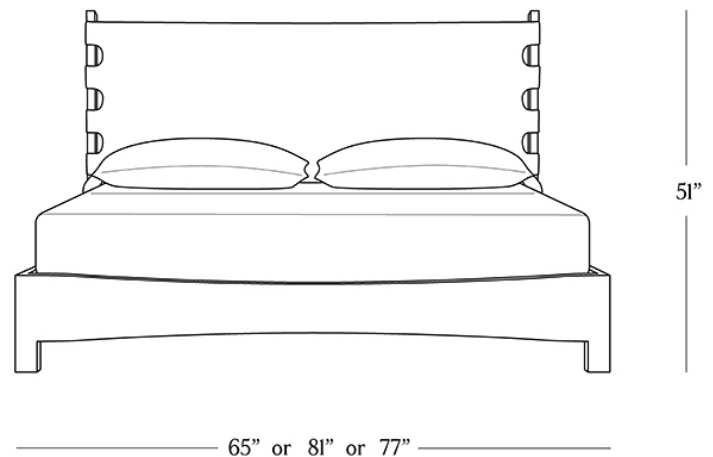

CARE

- Dust with a clean, dry cloth; avoid cleaning agents and polishes with harsh chemicals and abrasives.
- If needed, consult a leather cleaning specialist.

Reference our Measuring & Delivery Guide to accurately measure your space and avoid common delivery issues.