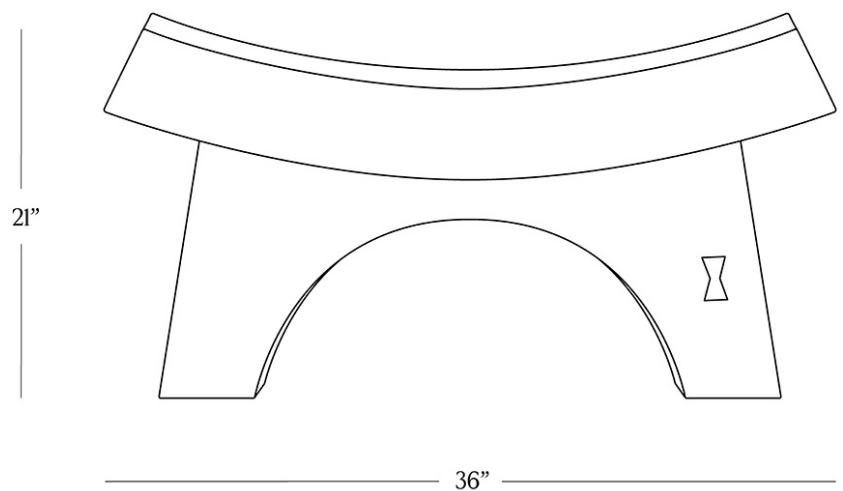

BR HOME
TIMBER CURVED BENCH

STYLE # 6001987

DIMENSIONS

Length	36"
Width	14"
Height	21"

CARE

- Use of coasters recommended.
- Dust with a clean, dry cloth; avoid cleaning agents and polishes with harsh chemicals and abrasives.
- Wipe clean with a damp cloth, using only a mild soap solution and wipe dry with a soft cloth.

**DETAILS**

Material	Acacia wood
Handmade In	India

Carved of solid acacia, our Timber Bench telegraphs an elemental quality in a pared-down profile. The substantial geometric silhouette celebrates the wood's natural imperfections, knots, and splits, with brass butterfly joinery adding a gleaming accent.