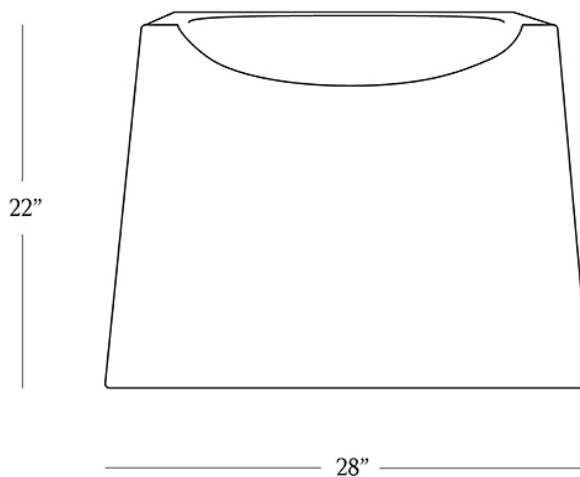

BR HOME
TIMBER CHAIR

STYLE # 6001985

DIMENSIONS

Width	28"
Depth	24"
Height	22"

CARE

- Use of coasters recommended.
- Dust with a clean, dry cloth; avoid cleaning agents and polishes with harsh chemicals and abrasives.
- Wipe clean with a damp cloth, using only a mild soap solution and wipe dry with a soft cloth.

**DETAILS**

Material Acacia wood

Handmade In India

Carved of solid acacia, our Timber Chair telegraphs an elemental quality in a pared-down profile. The substantial geometric silhouette celebrates the wood's natural imperfections, knots, and splits, with brass butterfly joinery adding a gleaming accent.