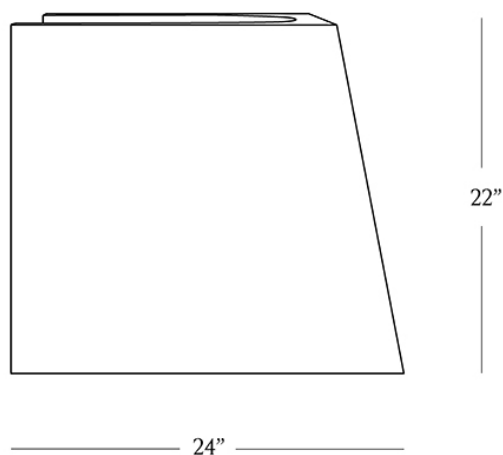

BR HOME
TIMBER CHAIR

STYLE # 6001985

DIMENSIONS

Width	28"
Depth	24"
Height	22"

CARE

- Use of coasters recommended.
- Dust with a clean, dry cloth; avoid cleaning agents and polishes with harsh chemicals and abrasives.
- Wipe clean with a damp cloth, using only a mild soap solution and wipe dry with a soft cloth.

**DETAILS**

Material Acacia wood

Handmade In India

Carved of solid acacia, our Timber Chair telegraphs an elemental quality in a pared-down profile. The substantial geometric silhouette celebrates the wood's natural imperfections, knots, and splits, with brass butterfly joinery adding a gleaming accent.