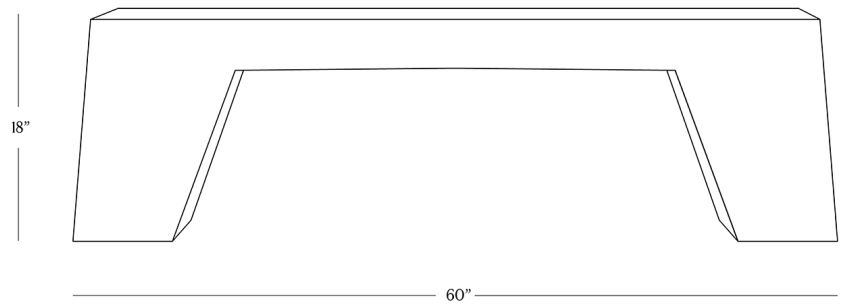

BR HOME  
TIMBER BENCH

STYLE # 6001986

**DIMENSIONS**

---

|        |     |
|--------|-----|
| Length | 60" |
| Width  | 15" |
| Height | 18" |

**CARE**

---

- Use of coasters recommended.
- Dust with a clean, dry cloth; avoid cleaning agents and polishes with harsh chemicals and abrasives.
- Wipe clean with a damp cloth, using only a mild soap solution and wipe dry with a soft cloth.

**DETAILS**

---

Material            Acacia wood

Handmade In      India

Carved of solid acacia, our Timber Bench telegraphs an elemental quality in a pared-down profile. The substantial geometric silhouette celebrates the wood's natural imperfections, knots, and splits, with brass butterfly joinery adding a gleaming accent.