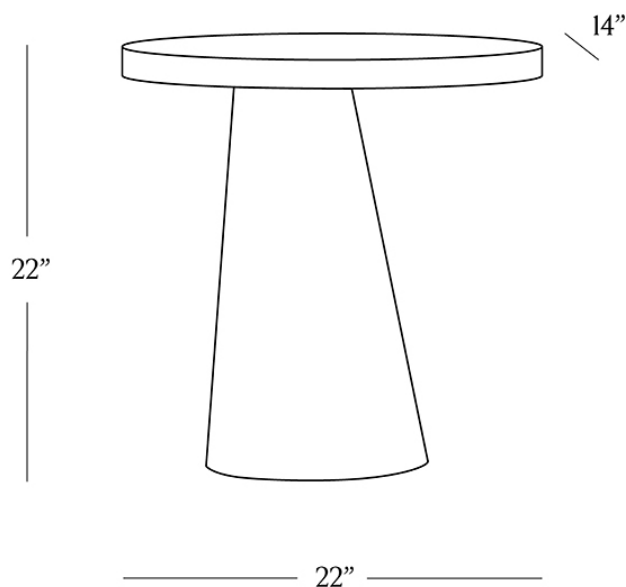

BR HOME  
TIMBER ACCENT TABLE

STYLE # 6002003

**DIMENSIONS**

---

Height 22"

Tabletop Width 22"

Tabletop Depth 14"

**CARE**

**DETAILS**

---

Material Acacia wood

Handmade In India

Carved of solid acacia, our Timber Accent Table telegraphs an elemental quality in a pared-down profile. The substantial geometric silhouette celebrates the wood's natural imperfections, knots, and splits, with brass butterfly joinery adding a gleaming accent.