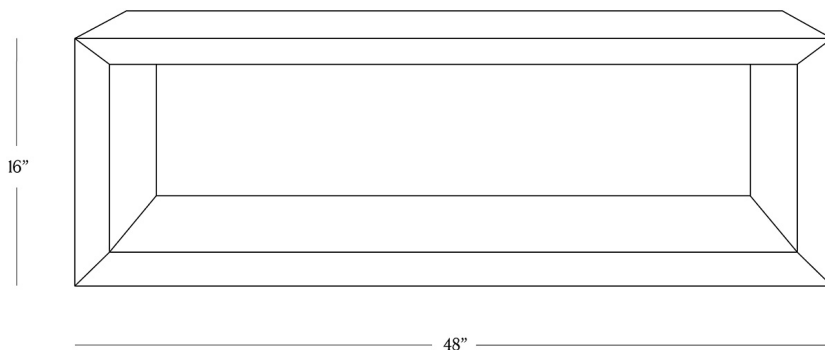

BR HOME  
TENOR TRAVERTINE COFFEE TABLE

STYLE # 6002844

**DIMENSIONS**

---

Height	16"
Width	48"
Depth	26"
Distance between legs	43.5"
Floor Clearance	0.5"
Weight	309 lbs.

**CARE**

---

- Use of coasters recommended.
- Do not place hot items directly on the tabletop.
- Dust with a soft, dry cloth.
- Avoid chemical cleansers, abrasive cleaners and furniture polish.
- Blot spills immediately and wipe with a clean, damp cloth.

**DETAILS**

---

Material            Travertine marble from Italy  
                          Frame: plywood

Made In            India

A minimalist silhouette allows the distinctive veining and timeless character of Italian travertine to take center stage in our coffee table. The elemental geometric form is handcrafted of slabs of stone then polished for a glossy finish.