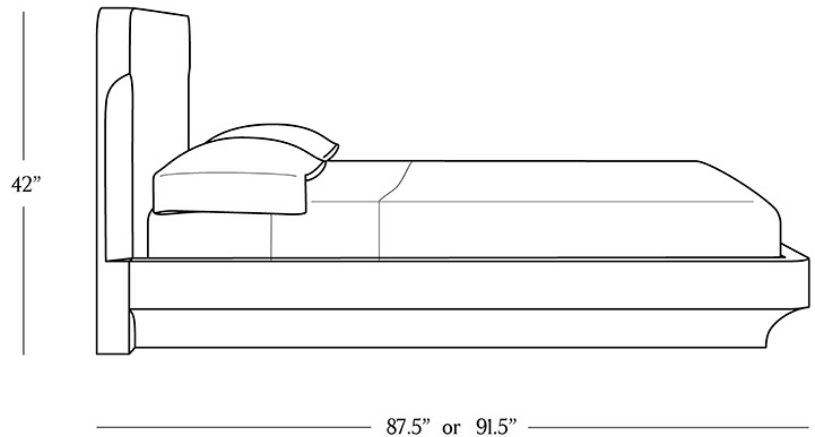

BR HOME  
TAZA BED

STYLE # 6002803

QUEEN OR KING OR CAL KING

### DIMENSIONS

Queen	66" x 87.5" x 42"
King	82" x 87.5" x 42"
Cal King	78" x 91.5" x 42"
Side Rail	11"
Mattress	3"
Base Depth	
Floor Clearance	0"