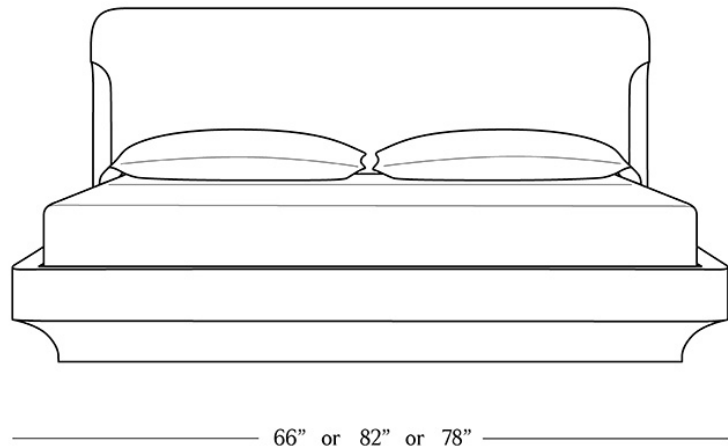

BR HOME  
TAZA BED

STYLE # 6002803

QUEEN OR KING OR CAL KING

### DIMENSIONS

Queen	66" x 87.5" x 42"
King	82" x 87.5" x 42"
Cal King	78" x 91.5" x 42"
Side Rail	11"
Mattress	3"
Base Depth	
Floor Clearance	0"

### DETAILS

**Material** Oak veneer. Frame handcrafted from oak, mango wood, and plywood.

**Made In** India

Marked by its minimalist style and artisanal wood craftsmanship, our platform bed exudes sculptural presence. Handmade from richly grained wood, the rounded base and headboard are carved with tapering contours that lend lightness and dimension to the restrained design.