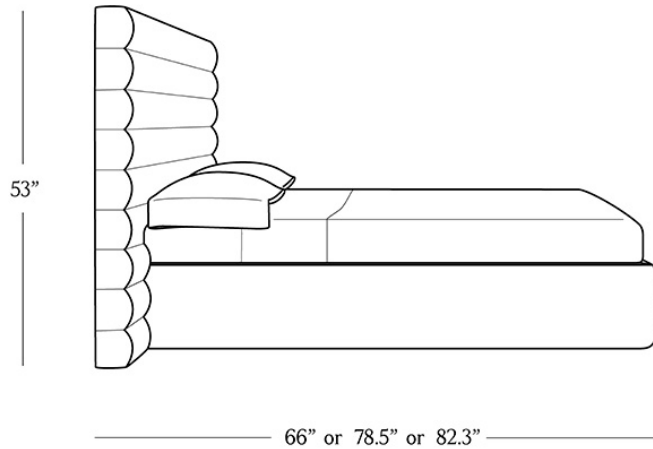

BR HOME
TAHIRA BED

STYLE # 6002998

QUEEN OR KING OR CAL KING

DIMENSIONS

Queen	102" x 66" x 53"
King	114.5" x 78.5" x 53"
Cal King	118.5" x 82.3" x 53"
Side Rail	11.5"
Mattress	3"
Base Depth	
Floor Clearance	0.5"