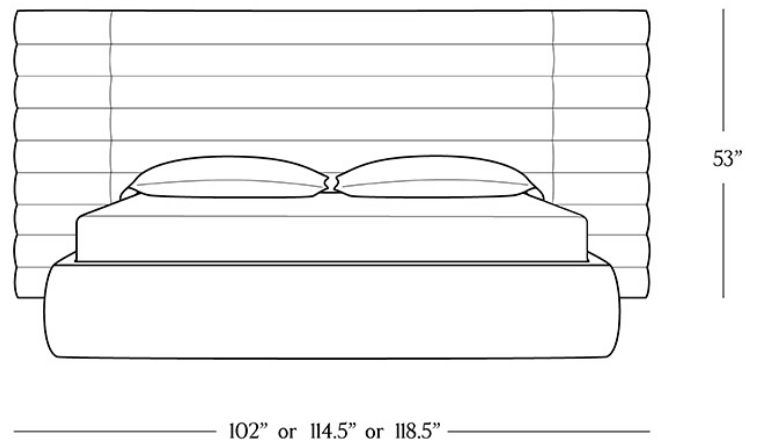

CARE

- Keep out of direct UV light to prevent fading.
- Dust regularly with a soft cloth or feather duster.
- Blot spills immediately with a soft, uncolored cloth.
- For deeper cleaning, consult a professional upholstery cleaner.