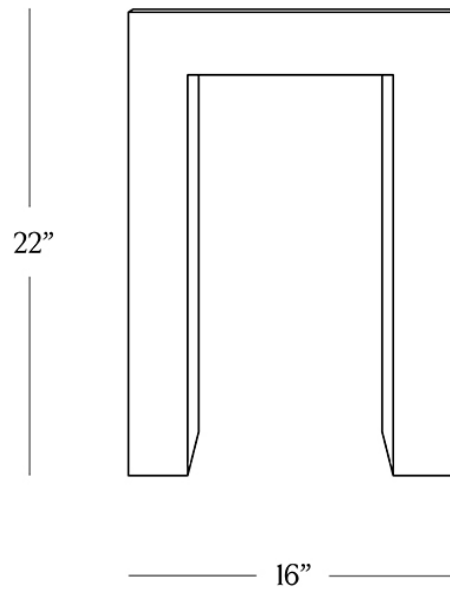

BR HOME  
SYDNEY SIDE TABLE

STYLE # 6002893

**DIMENSIONS**

---

Height	22"
Width	16"
Depth	14"
Distance between legs	10"
Weight	45 lbs.

**CARE**

---

- Use of coasters recommended.
- Dust with a clean, dry cloth.
- Avoid cleaning agents and polishes with harsh chemicals and abrasives.
- Wipe clean with a damp cloth, using only a mild soap solution and wipe dry with a soft cloth.

**DETAILS**

---

Material            Cast aluminum with antique brass finish

Made In            India

Intricate texture thrives in swirling dips and irregular patterns of this side table. Handcrafted from cast aluminum, each piece is specially treated to create an irregular surface texture in a rich color.