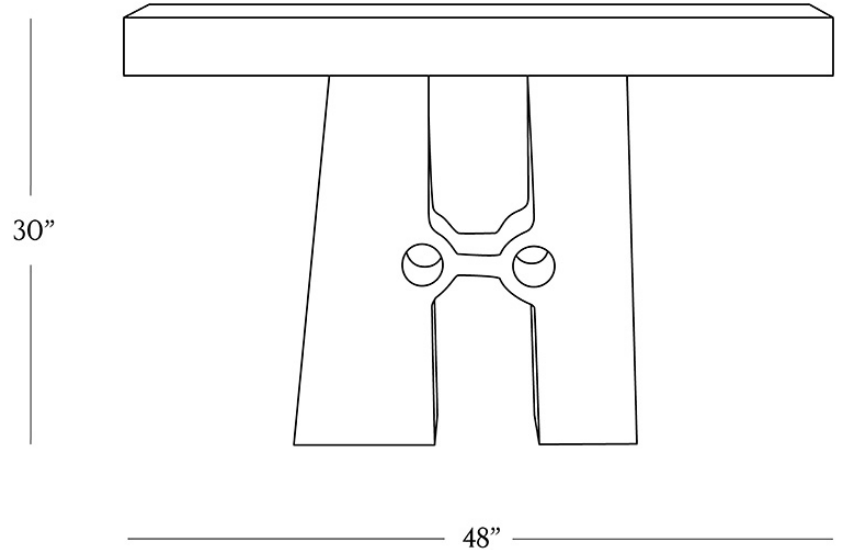

BR HOME  
SYDNEY RECTANGULAR CONSOLE TABLE

STYLE # 6002895

**DIMENSIONS**

---

Height	30"
Width	48"
Depth	14"
Base Dimensions	24" x 8"
Distance between legs	7"
Floor Clearance	26"
Weight	121.5 lbs.

**CARE**