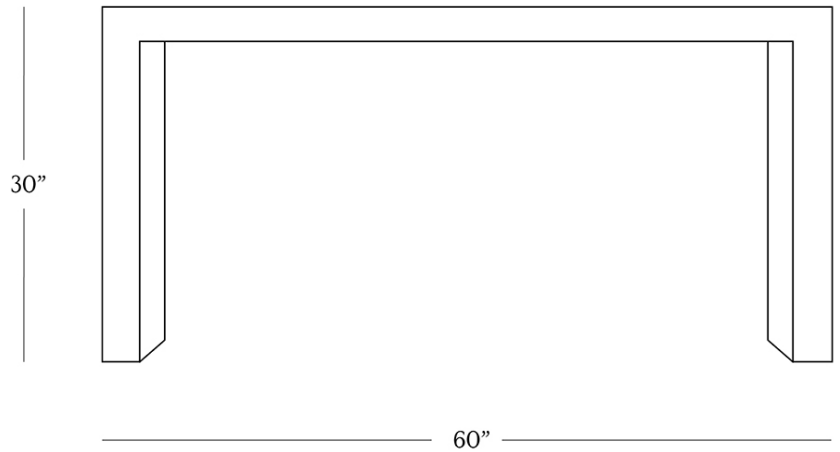

BR HOME
SYDNEY BENCH TABLE

STYLE # 6002109

DIMENSIONS

Length	60"
Width	14"
Height	30"

CARE

- Use of coasters recommended.
- Dust with a clean, dry cloth; avoid cleaning agents and polishes with harsh chemicals and abrasives.
- Wipe clean with a damp cloth, using only a mild soap solution and wipe dry with a soft cloth.

[Reference our Measuring & Delivery Guide to accurately measure your space and avoid common delivery issues.](#)

**DETAILS**

Material	Cast Aluminum
Made In	India

Carefully handcrafted from cast aluminum, this table's pared-down profile is a salute to textural beauty. Swirling dips and delicate cracks create a compelling surface pattern that gleams in a warm golden tone.