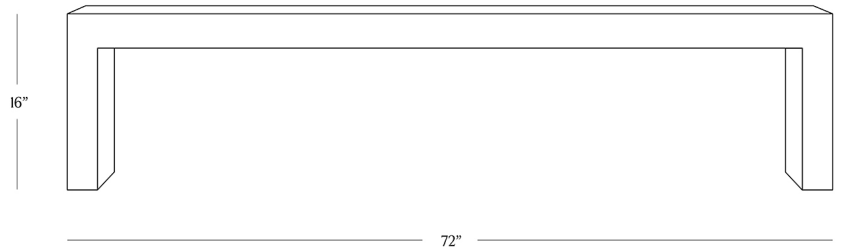

BR HOME  
SYDNEY BENCH TABLE

STYLE # 6002108

**DIMENSIONS**

---

Length	72"
Width	16"
Height	16"

**CARE**

---

- Use of coasters recommended.
- Dust with a clean, dry cloth; avoid cleaning agents and polishes with harsh chemicals and abrasives.
- Wipe clean with a damp cloth, using only a mild soap solution and wipe dry with a soft cloth.

[Reference our Measuring & Delivery Guide to accurately measure your space and avoid common delivery issues.](#)

**DETAILS**

---

Material            Cast Aluminum

Made In            India

Carefully handcrafted from cast aluminum, this bench table's spare silhouette is a salute to textural beauty. Swirling dips and delicate cracks create a compelling surface pattern that gleams in a warm golden tone.