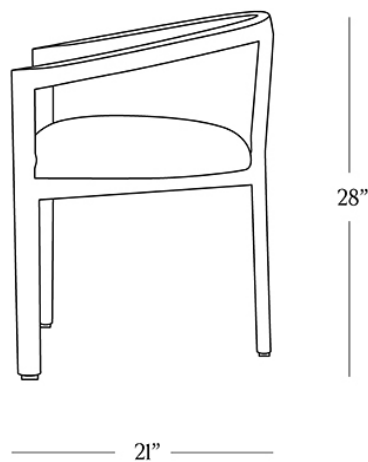

BR HOME
STOWE ARMCHAIR

STYLE # 6002286

DIMENSIONS

Width	23"
Depth	21"
Height	28"
Seat Height	19"
Seat Depth	19"
Arm Height	25"
Weight	10 lbs.

**CARE**

-
- Dust with a soft, dry cloth; avoid leather cleaners, conditioners or soaps.
 - Blot spills immediately with a soft, uncolored cloth.
 - Keep out of direct UV light to prevent fading.

**DETAILS**

Material Solid oak, MDF, and buffalo leather

Handmade In India

Luxe materials and clean mid-century lines combine in our Stowe Dining Chair. Expertly crafted of a solid oak frame paired with a buffalo leather seat that's hand-finished to highlight its natural beauty, the design adds streamlined sophistication to your dining space.