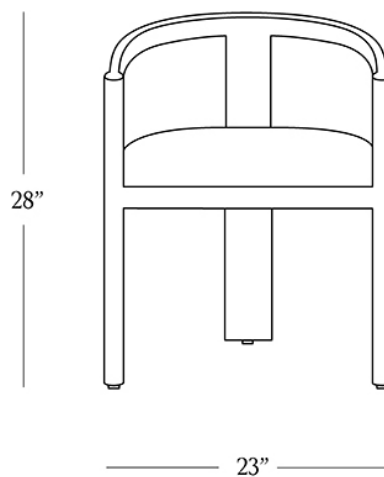

BR HOME
STOWE ARMCHAIR

STYLE # 6002286

DIMENSIONS

Width	23"
Depth	21"
Height	28"
Seat Height	19"
Seat Depth	19"
Arm Height	25"
Weight	10 lbs.

**CARE**

-
- Dust with a soft, dry cloth; avoid leather cleaners, conditioners or soaps.
 - Blot spills immediately with a soft, uncolored cloth.
 - Keep out of direct UV light to prevent fading.