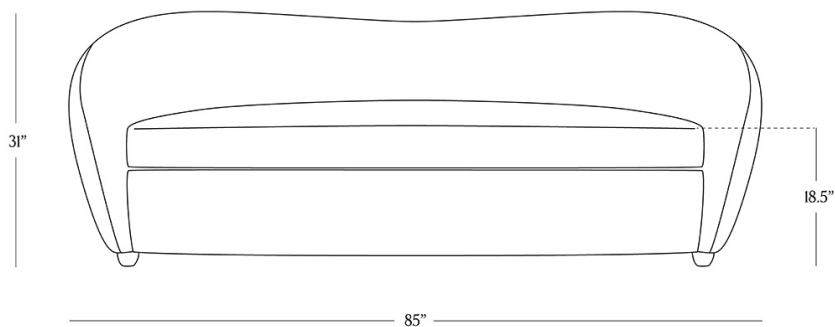

BR HOME
STOCKHOLM SOFA

STYLE # 6002056

DIMENSIONS

Length	85"
Width	36"
Height	31"

**CARE**

-
- Keep out of direct UV light to prevent fading.
 - Vacuum regularly with upholstery attachment to remove dust.
 - Professional upholstery cleaning recommended.

[Reference our Measuring & Delivery Guide to accurately measure your space and avoid common delivery issues.](#)

**DETAILS**

Material	Poplar plywood and solid oak frame, foam padding, and fabric
Made In	Vietnam