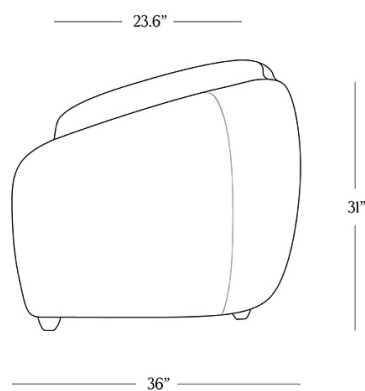

DETAILS

Material	Poplar plywood and solid oak frame, foam padding, and fabric
Made In	Vietnam

Inspired by the playful forms that marked 1970 post-modernism, our Stockholm Sofa flows seamlessly from an undulating back into sloped arms for an enveloping feel. Framed in sturdy wood, it's generously padded and cushioned for comfort and upholstered in a choice of fabrics.