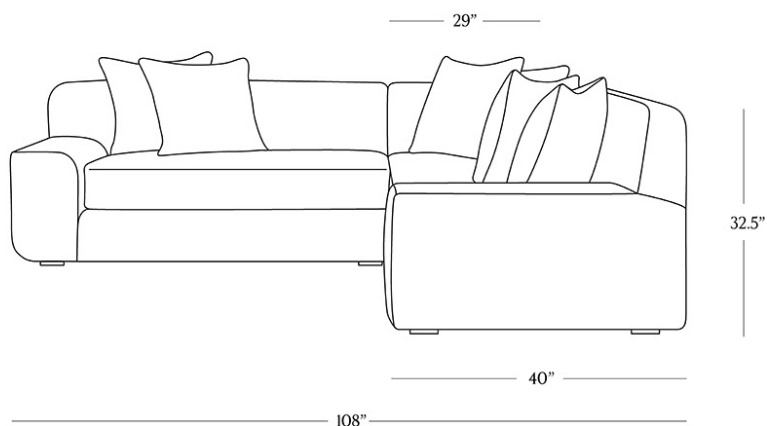

BR HOME  
STINSON RIGHT-ARM L-SECTIONAL

STYLE # 6002303

**DIMENSIONS**

Length	108"
Depth	40"
Height	32.5"
Seat Height	20"
Seat Depth	29"
Arm Height	21.5"
Arm Width	13"

**CARE**

- Keep out of direct UV light to prevent fading.
- Vacuum regularly with upholstery attachment to remove dust.
- Professional upholstery cleaning recommended.

To view a copy of this product's label, [copy the style number below and search this database Law Label Lookup](#).

Reference our [Measuring & Delivery Guide to accurately measure your space and avoid common delivery issues](#).

**DETAILS**

Our Stinson Sectional reimagines the precise profiles of mid-century modernism in a softened silhouette. We started with an oversized shape and added low, wide arms with rounded edges — the better to invite you to sit and stay awhile. Each piece is artisan-crafted of hardwood in North Carolina, and expertly upholstered in a range of fabrics to suit any style.