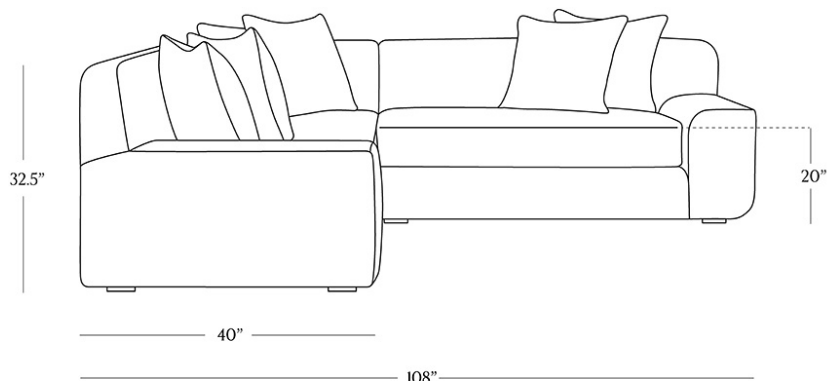

BR HOME  
STINSON RIGHT-ARM L-SECTIONAL

STYLE # 6002303

**DIMENSIONS**

Length	108"
Depth	40"
Height	32.5"
Seat Height	20"
Seat Depth	29"
Arm Height	21.5"
Arm Width	13"

**CARE**

- Keep out of direct UV light to prevent fading.
- Vacuum regularly with upholstery attachment to remove dust.
- Professional upholstery cleaning recommended.

To view a copy of this product's label, [copy the style number below and search this database Law Label Lookup](#).

Reference our [Measuring & Delivery Guide to accurately measure your space and avoid common delivery issues](#).

**DETAILS**

Our Stinson Sectional reimagines the precise profiles of mid-century modernism in a softened silhouette. We started with an oversized shape and added low, wide arms with rounded edges — the better to invite you to sit and stay awhile. Each piece is artisan-crafted of hardwood in North Carolina, and expertly upholstered in a range of fabrics to suit any style.