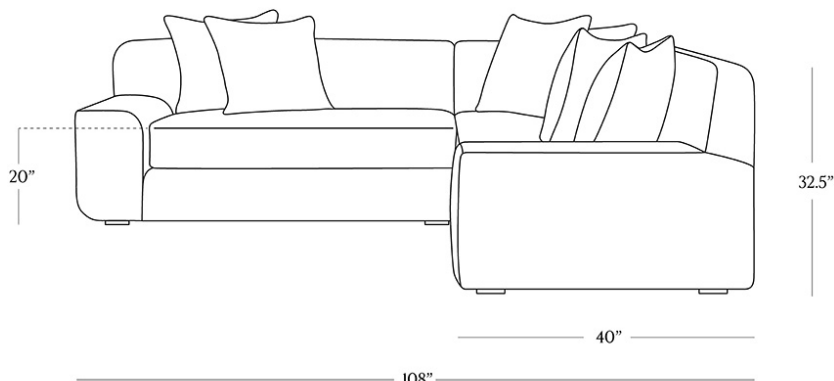

BR HOME
STINSON LEFT-ARM L-SECTIONAL

STYLE # 6002304

DIMENSIONS

Length	108"
Depth	40"
Height	32.5"
Seat Height	20"
Seat Depth	29"
Arm Height	21.5"
Arm Width	13"

**CARE**

-
- Keep out of direct UV light to prevent fading.
 - Vacuum regularly with upholstery attachment to remove dust.
 - Professional upholstery cleaning recommended.

To view a copy of this product's label, [copy the style number below and search this database Law Label Lookup.](#)

[Reference our Measuring & Delivery Guide to accurately measure your space and avoid common delivery issues.](#)

DETAILS

Our Stinson Sectional reimagines the precise profiles of mid-century modernism in a softened silhouette. We started with an oversized shape and added low, wide arms with rounded edges — the better to invite you to sit and stay awhile. Each piece is artisan-crafted of hardwood in North Carolina, and expertly upholstered in a range of fabrics to suit any style.