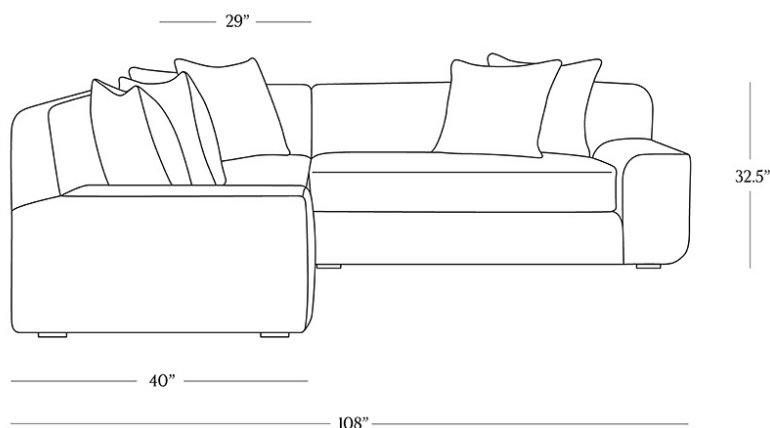

BR HOME
STINSON LEFT-ARM L-SECTIONAL

STYLE # 6002304

DIMENSIONS

Length	108"
Depth	40"
Height	32.5"
Seat Height	20"
Seat Depth	29"
Arm Height	21.5"
Arm Width	13"

**CARE**

-
- Keep out of direct UV light to prevent fading.
 - Vacuum regularly with upholstery attachment to remove dust.
 - Professional upholstery cleaning recommended.

To view a copy of this product's label, [copy the style number below and search this database Law Label Lookup.](#)

[Reference our Measuring & Delivery Guide to accurately measure your space and avoid common delivery issues.](#)

DETAILS

Our Stinson Sectional reimagines the precise profiles of mid-century modernism in a softened silhouette. We started with an oversized shape and added low, wide arms with rounded edges — the better to invite you to sit and stay awhile. Each piece is artisan-crafted of hardwood in North Carolina, and expertly upholstered in a range of fabrics to suit any style.