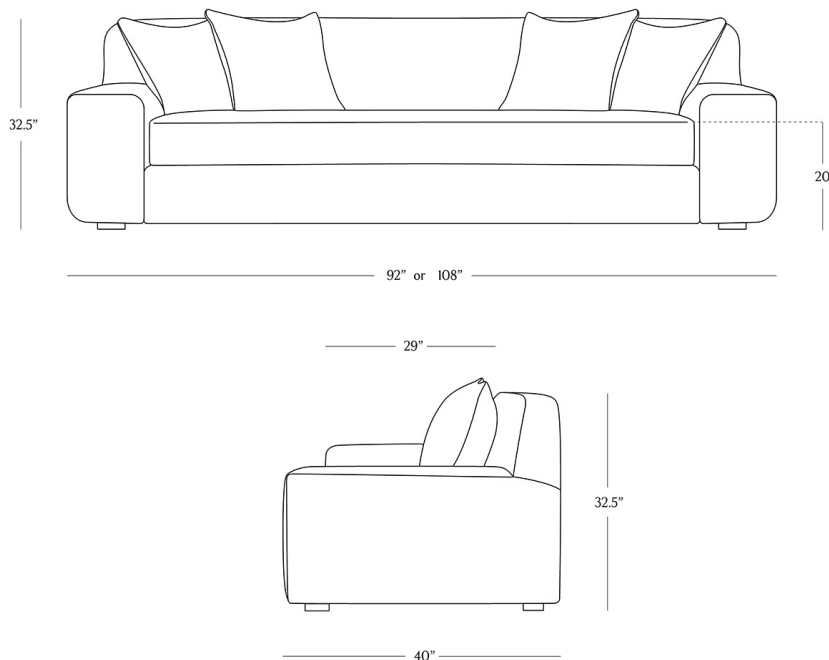

BR HOME
STINSON SOFA

STYLE # 6001963

92" or 108" LENGTH

DIMENSIONS

Length	92" or 108"
Depth	40"
Height	32.5"
Seat Height	20"
Seat Depth	29"
Arm Height	21.5"
Arm Width	13"

**CARE**

- Keep out of direct UV light to prevent fading.
- Vacuum regularly with upholstery attachment to remove dust.
- Professional upholstery cleaning recommended.

To view a copy of this product's label, copy the style number below and search this database [Law Label Lookup](#).

Reference our [Measuring & Delivery Guide](#) to accurately measure your space and avoid common delivery issues.

DETAILS

Our Stinson Sofa reimagines the precise profiles of mid-century modernism in a softened silhouette. We started with an oversized shape and added low, wide arms with rounded edges — the better to invite you to sit and stay awhile. Each piece is artisan-crafted of hardwood in North Carolina, and expertly upholstered in a range of fabrics to suit any style.